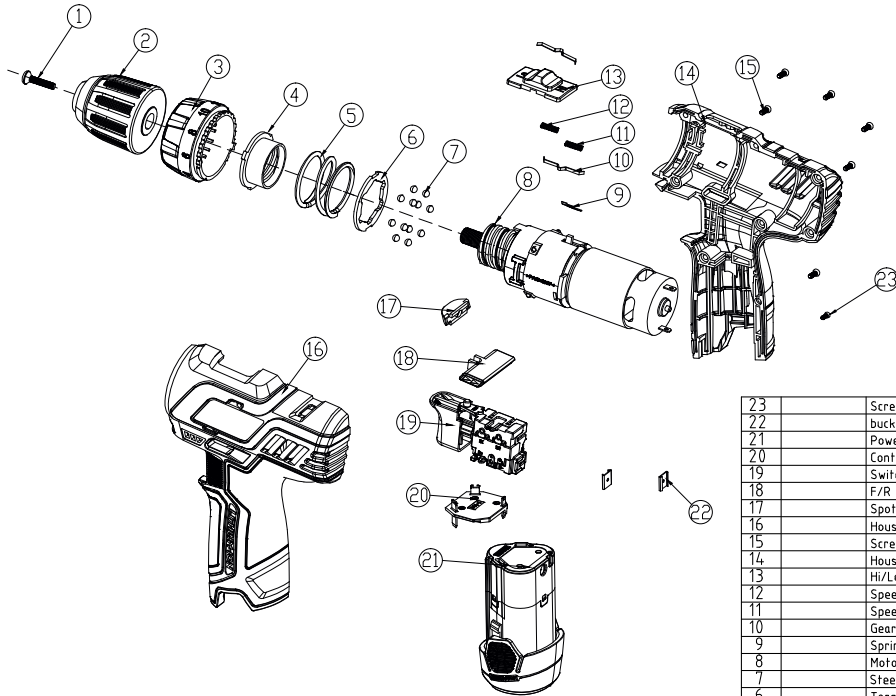

EXPLODED VIEW AND SPARE PARTS LIST

23	Screw\ST2.5x12	1	
22	buckle	2	
21	Power Pack ass'y	1	
20	Contact holder ass'y	1	
19	Switch	1	
18	F/R Lever	1	
17	Spotlight Cover	1	
16	Housing Support	1	
15	Screw\ST3x14	6	
14	Housing Cover	1	
13	Hi/Lower Speed Change Konb	1	
12	Speed Change Spring/Ø0.5	1	
11	Speed Change Spring/Ø0.6	1	
10	Gear shrapnel	2	
9	Spring Plate	1	
8	Motor & Gear Box Ass'y	1	
7	Steel ball\SØ4.0	16	
6	Torque Control Washer	1	
5	Torque Control Spring	1	
4	Sleeve	1	
3	Clutch Cap	1	
2	Chuck	1	
1	M Screw (LH)\M5x22	1	
ITEM	PART NO.	DESCRIPTION	Q.TY